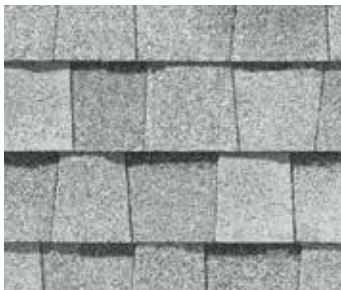

LANDMARK® PRO COLOR PALETTE

Silver Birch

Max Def Mojave Tan

Max Def Resawn Shake

Max Def Cobblestone Gray

Max Def Colonial Slate

Max Def Weathered Wood

Max Def Georgetown Gray