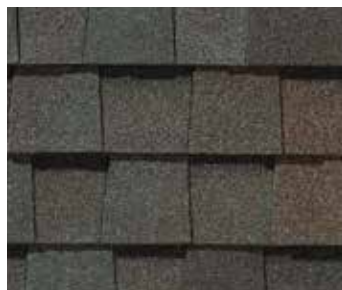

Max Def Heather Blend