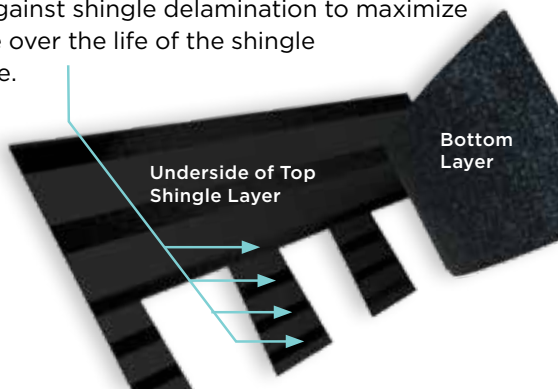

NailTrak®

Fast, Accurate, Visible

The new and improved **NailTrak** nailing line, a feature on CertainTeed designer shingles.

Now **NailTrak** is brighter than ever before, with high-visibility lines that stand out whether it's daybreak or dusk.

NailTrak removes the guesswork with three separately defined lines, creating a large area to guide your nailing and a smaller area for extreme steep-slope applications.

QuadraBond®

Advanced Layering

CertainTeed's specially formulated adhesive adheres shingle layers at four points, more than any other manufacturer. This superior bond provides greater protection against shingle delamination to maximize performance over the life of the shingle in any climate.