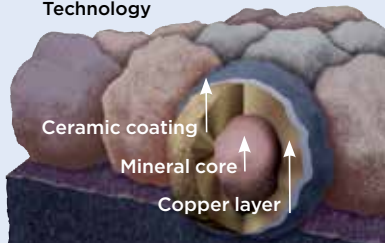

Algae Resistance

The ultimate in stain protection.

Those streaks you see on other roofs in your neighborhood? That's algae, and it's a common eyesore on roofing throughout North America. CertainTeed's **StreakFighter** technology uses the power of science to repel algae before it can take hold and spread.

StreakFighter's granular blend includes naturally algae-resistant copper, helping your roof maintain its curb appeal and look beautiful for years to come.

Granule with **StreakFighter** Technology

Diagram for illustrative purposes only.

NailTrak®

Fast, Accurate, Visible

The new and improved **NailTrak** nailing line, a feature on CertainTeed designer shingles.

Now **NailTrak** is brighter than ever before, with high-visibility lines that stand out whether it's daybreak or dusk.

NailTrak removes the guesswork with three separately defined lines, creating a large area to guide your nailing and a smaller area for extreme steep-slope applications.

QuadraBond®

Advanced Layering

CertainTeed's specially formulated adhesive adheres shingle layers at four points, more than any other manufacturer. This superior bond provides greater protection against shingle delamination to maximize performance over the life of the shingle in any climate.