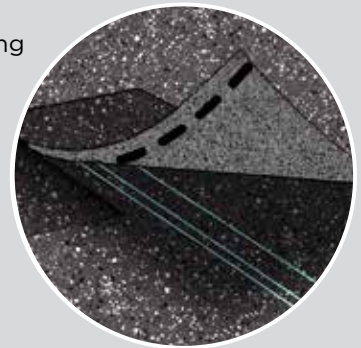

CertaSeal®

Uplift Protection

CertaSeal® is a fast-activating modified asphalt sealant with a 20-year record of proven performance. Designed to seal shingles together upon installation, it protects roofs from wind uplift and shingle blow-off so that homes stay safe and dry. It's also engineered to remain flexible after installation, unlike harder sealants that can dry out and crack over time.