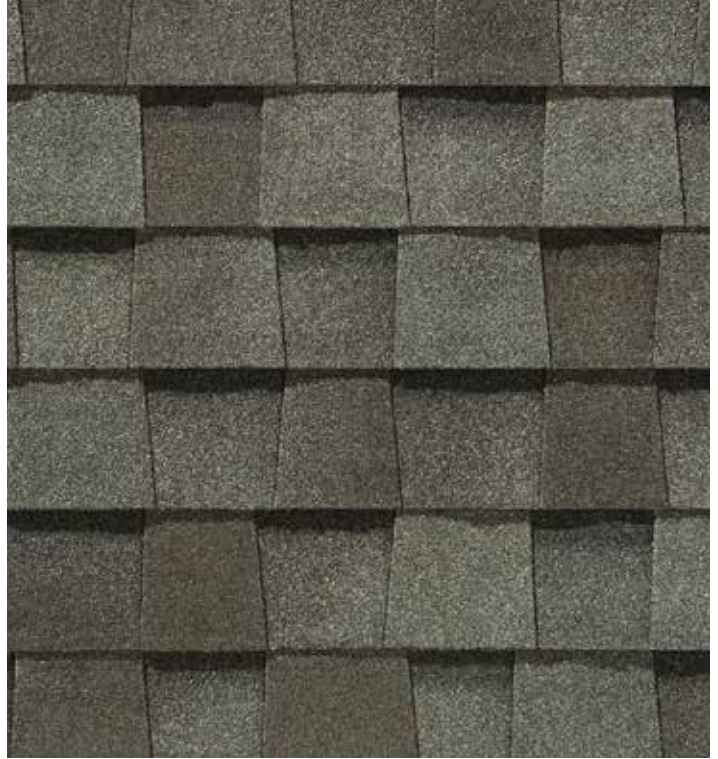

Weathered Wood